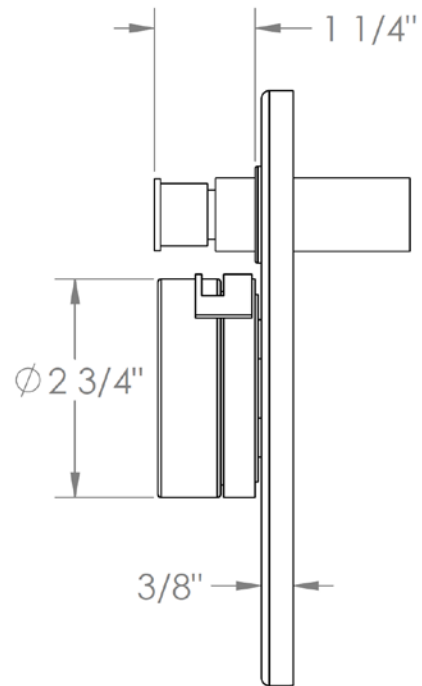

21-P90-E1

Trim Kit Only for Pressure Balance Valve with Diverter
For use with SS-PB85 concealed rough

21-P90-E2

Trim Kit Only for Pressure Balance Valve with Diverter
Requires SS-PB85 concealed rough

WATERMARK DESIGNS 11/21/2018