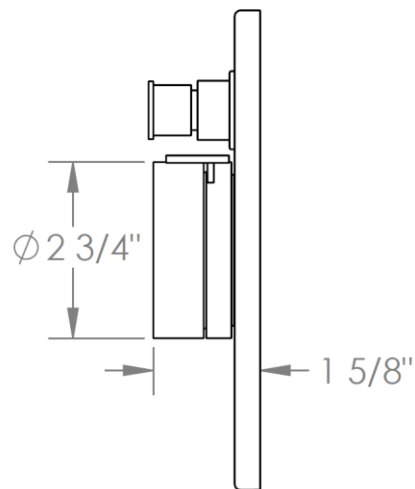

21-P90-E1

Trim Kit Only for Pressure Balance Valve with Diverter
For use with SS-PB85 concealed rough

21-P90-E2

Trim Kit Only for Pressure Balance Valve with Diverter
Requires SS-PB85 concealed rough

WATERMARK DESIGNS 11/21/2018