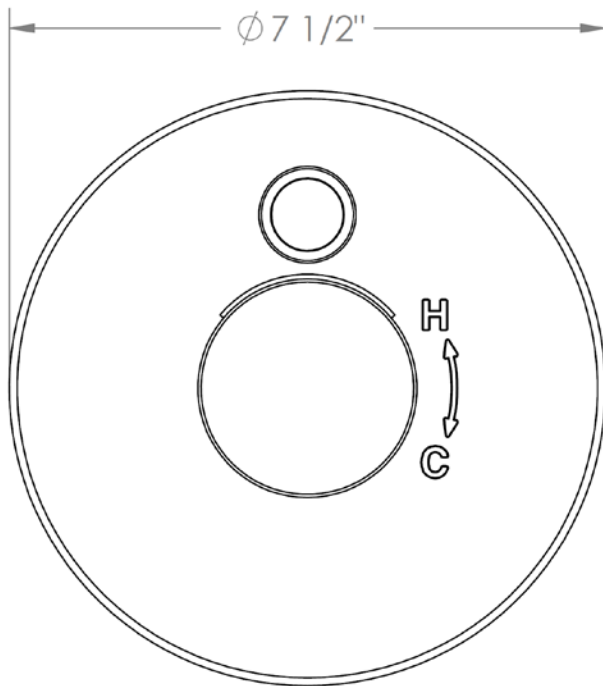

21-P90-E1

Trim Kit Only for Pressure Balance Valve with Diverter
For use with SS-PB85 concealed rough

21-P90-E2

Trim Kit Only for Pressure Balance Valve with Diverter
Requires SS-PB85 concealed rough

WATERMARK DESIGNS 11/21/2018