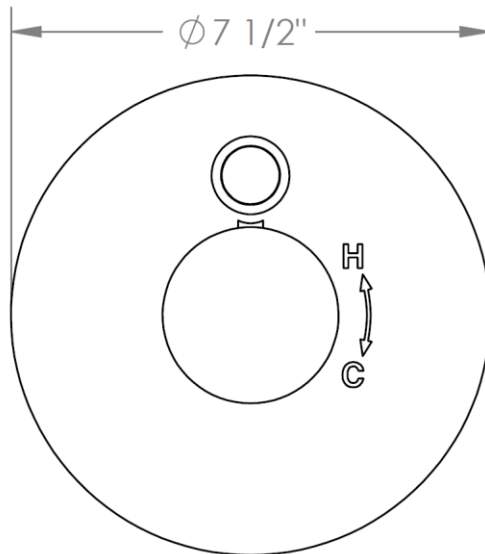

21-P90-E1

Trim Kit Only for Pressure Balance Valve with Diverter
For use with SS-PB85 concealed rough

21-P90-E2

Trim Kit Only for Pressure Balance Valve with Diverter
Requires SS-PB85 concealed rough

WATERMARK DESIGNS 11/21/2018